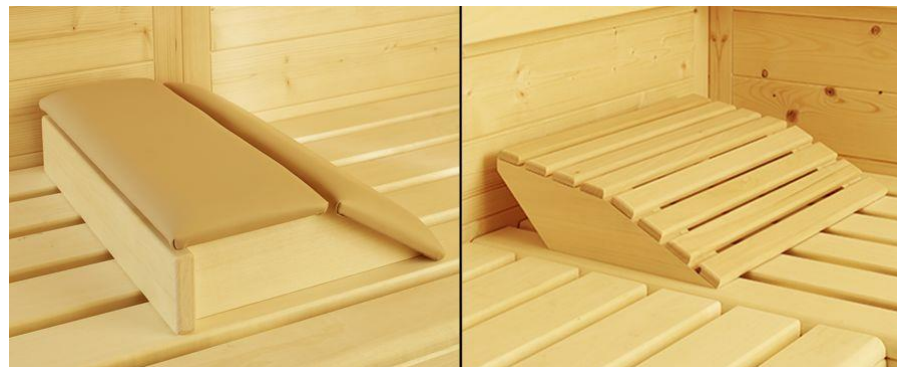

Sauna/Bathroom Mood

Sauna/Bathroom Furnishing/Decor

Sauna set

This LED-light system, which is discreetly placed behind the backrests or under the bench, creates a relaxing feel-good atmosphere in your sauna

sauna head rests are made of high-quality aspen wood and consequently meet the ecological requirements. A particular highlight is the padded head rest Soft made of high-quality and antibacterial artificial leather.