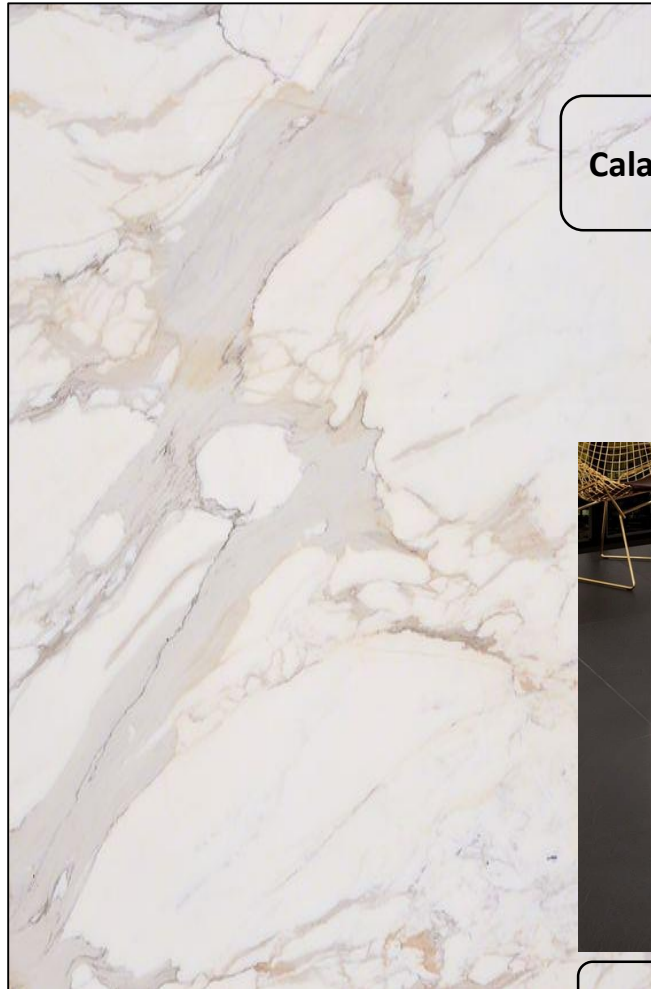

White Chiffon with
Blackout Blinds on
remote-control

Master Bedroom Terrace Mood

Proposed Master Bathroom Mood for Her

Master Bathroom Finishes/ Sanitary

Calacatta Gold Marble

Marble Counter with below shelves