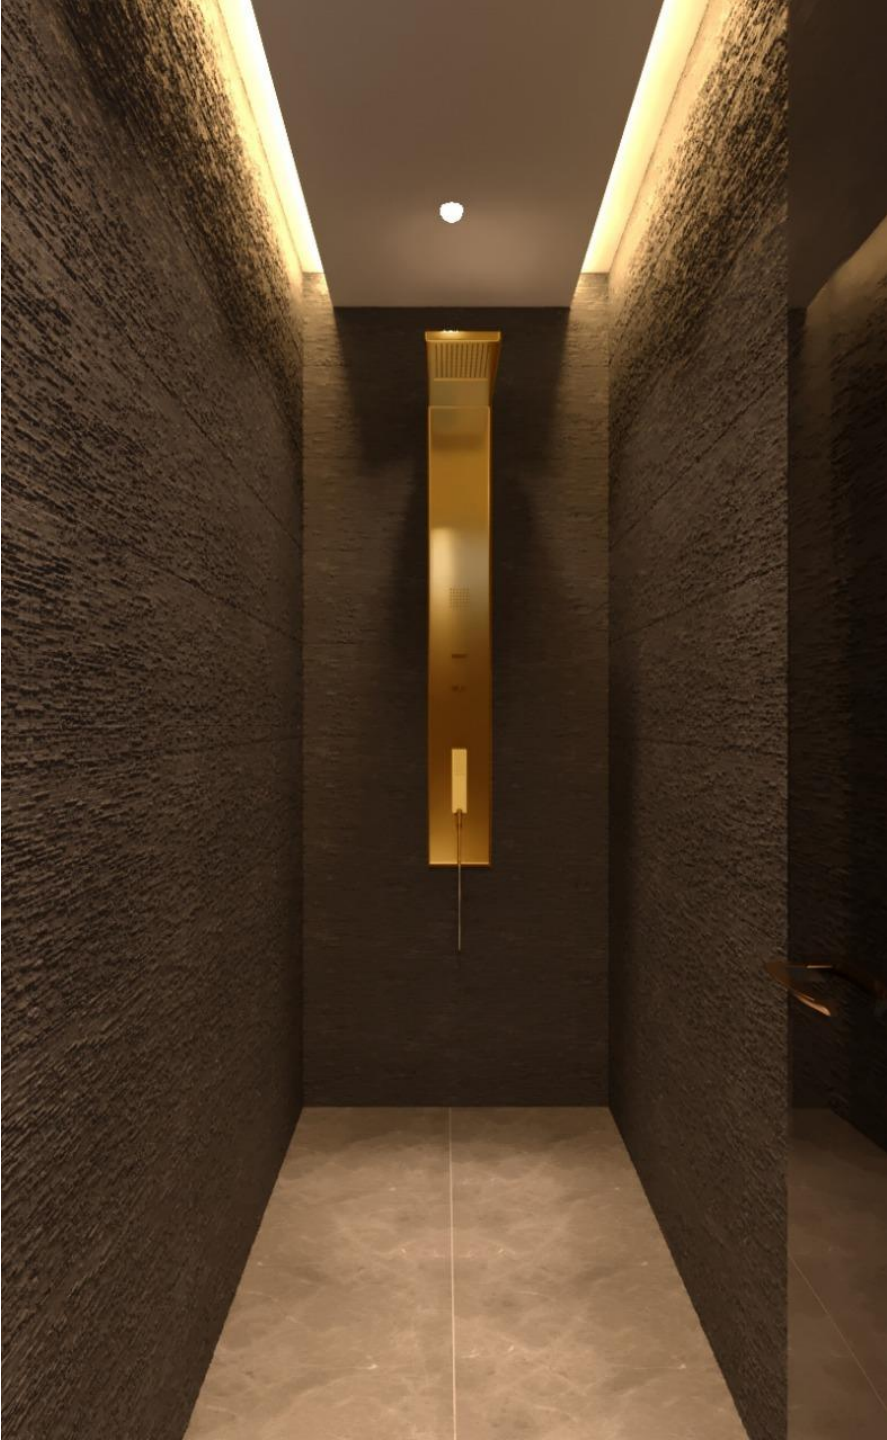

Sauna/Bathroom Mood

Sauna/Bathroom Furnishing/Decor

Sauna set

This LED-light system, which is discreetly placed behind the backrests or under the bench, creates a relaxing feel-good atmosphere in your sauna

Proposed Beach House

Master Bedroom

Wardrobe

Sauna

Spa Bathroom

Bedroom N2

Master Bedroom 2
Wardrobe

Africa | Australia | **Middle East**