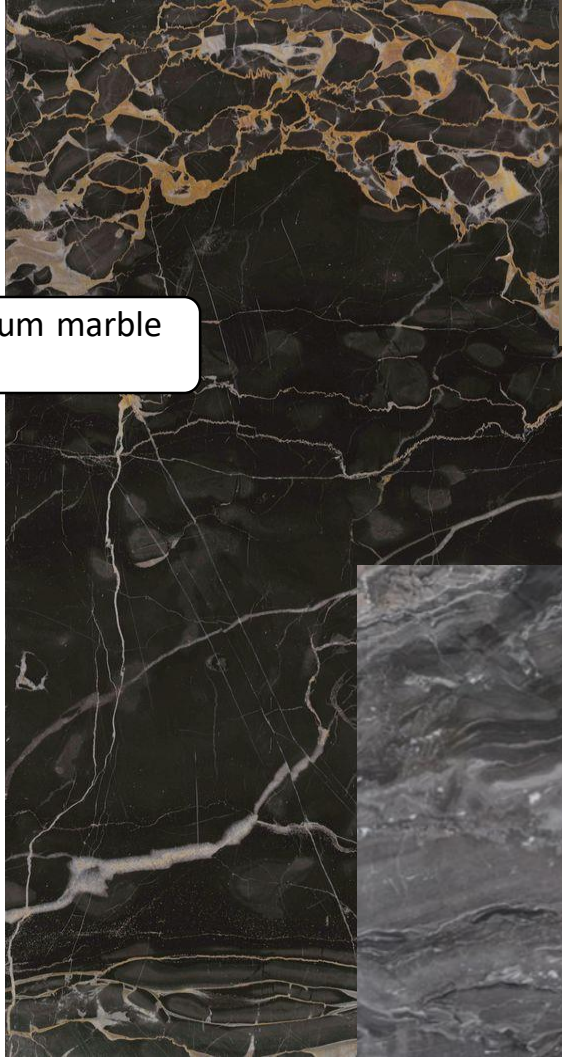

Bathroom Mat

Bathroom Accessories In marble finish

Proposed
Master
Bathroom
For Him

Master Bathroom Finishes

Marble

Shower Wall Titanium marble

Walls in Blackwood (negro seta)Marble

Floor Arabescato Grigio