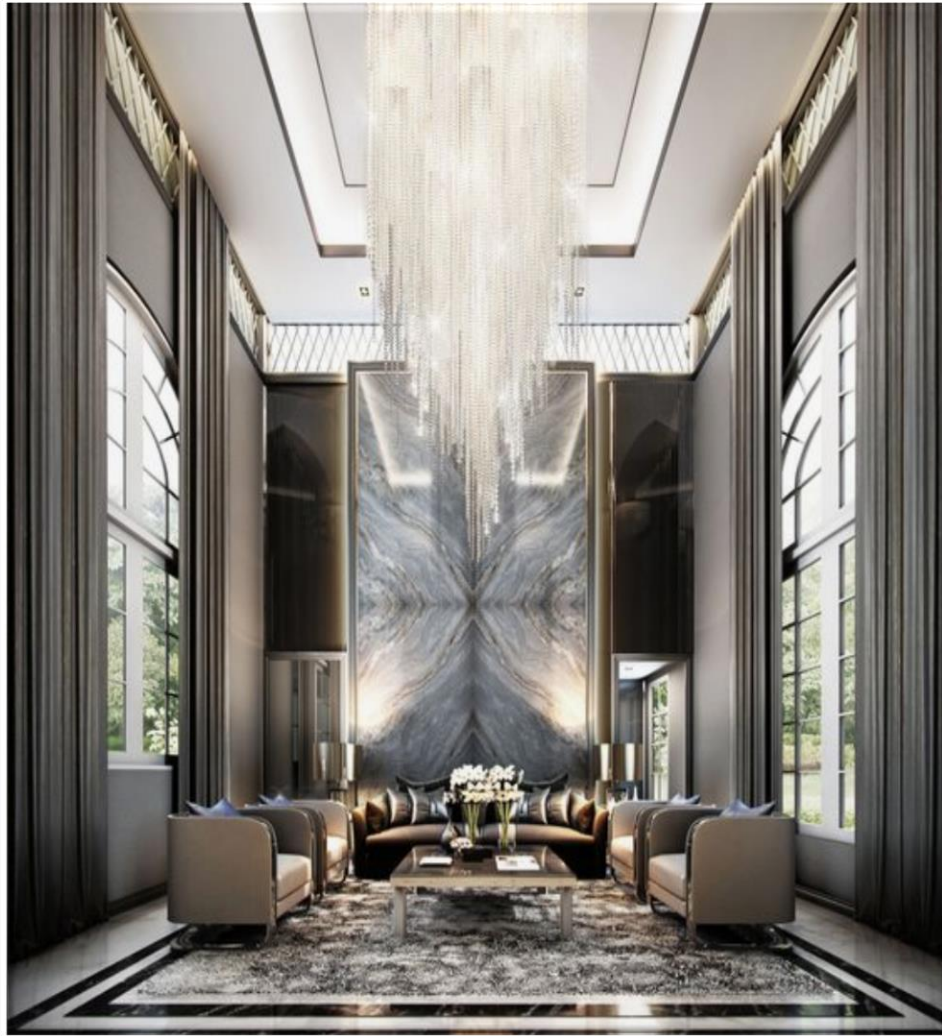

Senegal Beach House

Concept Presentation
Dakar Beach House
Mr. Abdoulaye Senghor
2018

Proposed External Design

Proposed Entrance

Proposed Hallway

Proposed Hallway

Elegant Console Table with
Mirrored Top and Brass Bass
complete the look with Wall
Mirror
Size : 150 x 45 x 76

Proposed Living Room Furniture

Living Room Coffee/Side/TV Table

The polished brass details and mirrored sides attribute this luxury design artwork an artice yet comfy and warm beauty. Definitely a statement piece for the most luxurious interior designs.

Size:170x120cm

Side Table with polished brass details and mirrored sides

Poufs

Carpet

Proposed TV Wall

Living Room Furnishing/Accessories

Modern Glass Framed
Painting

Proposed Dining Room