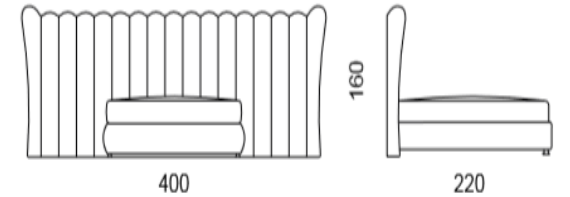

Proposed Cinema Room

Proposed Office Mood

Office Furniture/ Decor

Swivel chair in luxury Grey Leather
64 x 60 x h110

Wooden Shelves under the
Glass
600x45cm
With hidden Opening

Desk with six drawers, leather top, and
metal trim and base
L. 190 - H. 78 - P. 95

Proposed Hall Area 1st Floor

Width/Length 242 cm (95.3 in.)
Depth 107 cm (42.1 in.)
Height 76 cm (29.9 in.)

Master Bedroom

Mood

Master Bedroom Furniture

Elegant Bed with a wide soft headboard in Luxury Suede Fabric
Matrass Size: 215x220cm

Night Table with 3 Drawers in Oval Unique Shape, Brass Base and Luxury Leather Finish
50cm

Arm Chair in Luxury Suede Finish Beige Color
110x115cm

Master Bedroom Furniture/Decor

carpet is weaved on special looms with natural viscose and put through hand made carpet processes subsequent to weaving
400x400cm