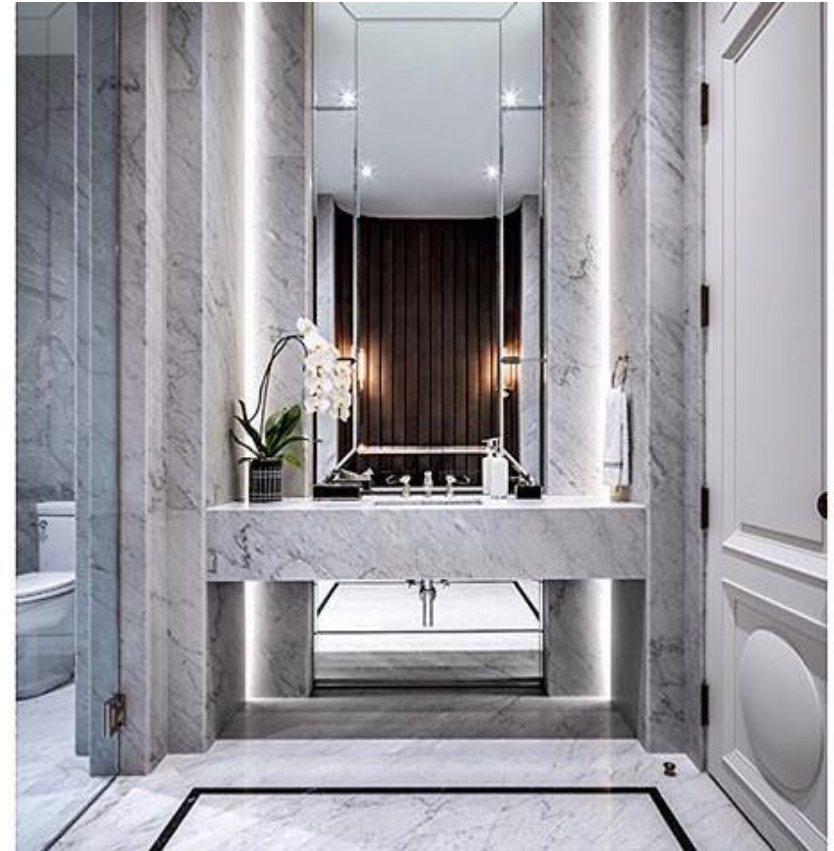

Guest Bathroom