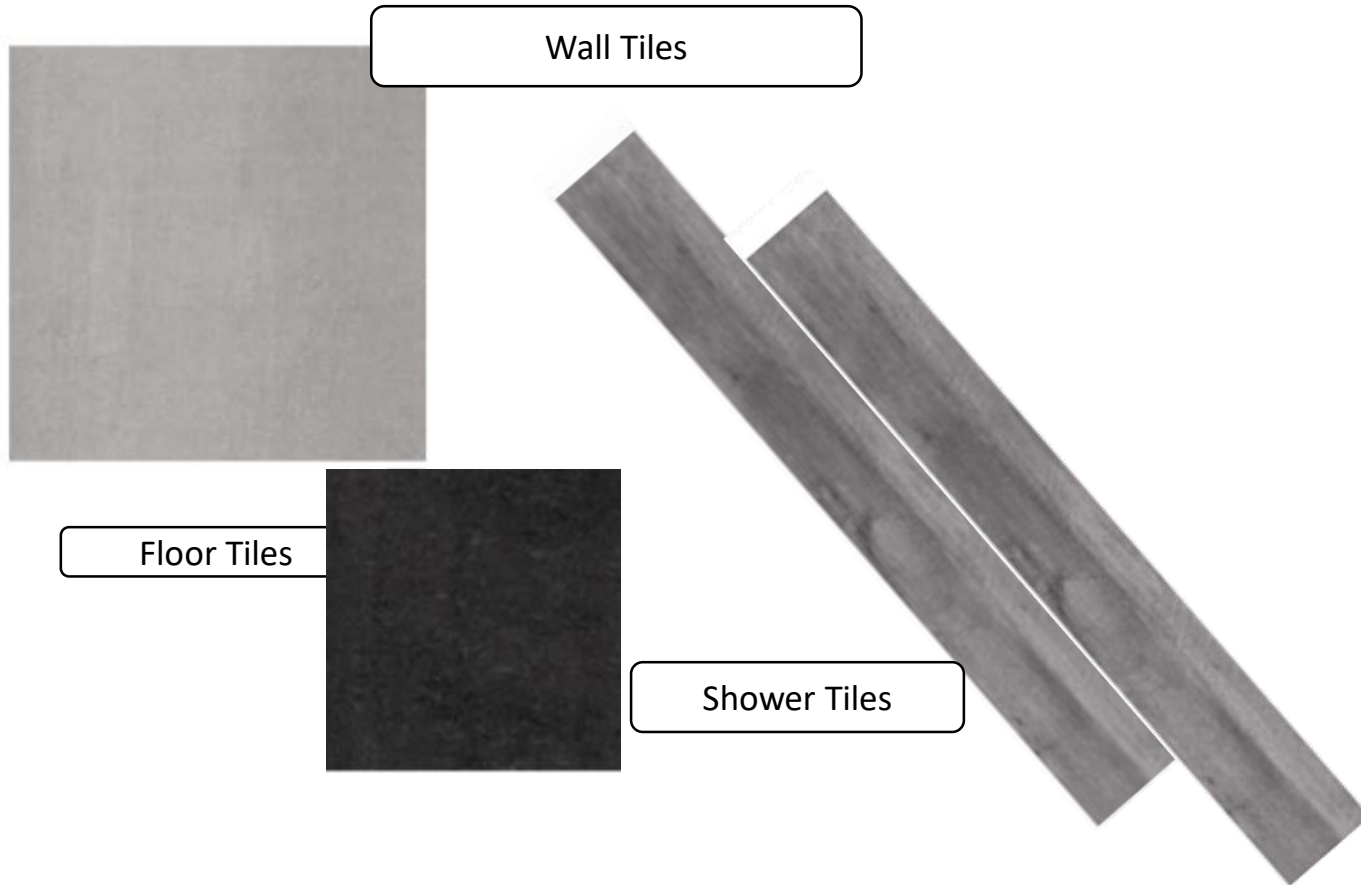

Bathroom Bedroom No.3