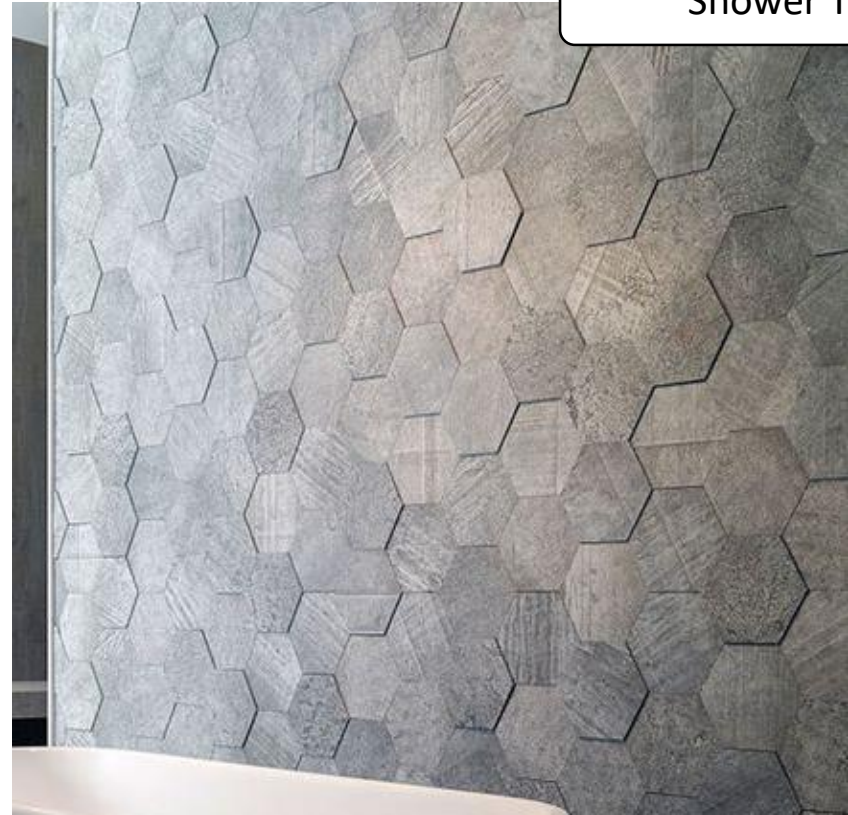

JAMES MEDEA HE305

Tv Cabinet

NOAH MEDEA HE604

Textured Wallpaper
behind the
headboard in brown

Light
Brown
Carpet

Bathroom Room No.2

Grey Tiles Gloss Walls and matt finish

Shower Tiles